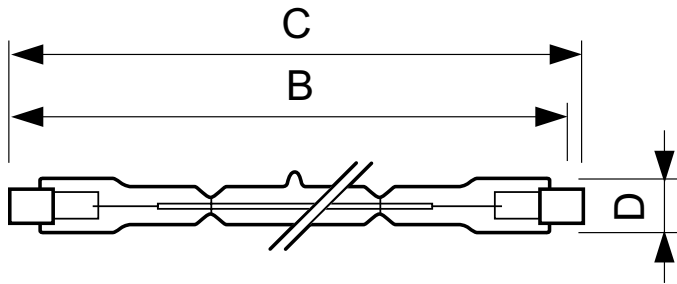

## Plusline S 300W R7s 230V 1CT/10X10F

Mains-voltage linear lamp giving white halogen light

### Product data

General Information	
Cap-Base	R7S [ R7s]
Operating Position	UNIVERSAL [ Any or Universal (U)]
Nominal Lifetime (Nom)	2000 h
Light Technical	
Luminous Flux (Nom)	5114 lm
Correlated Color Temperature (Nom)	2900 K
Luminous Efficacy (Rated) (Nom)	17 lm/W
Color Rendering Index (Nom)	100
Operating and Electrical	
Power (Rated) (Nom)	300 W
Lamp Current (Nom)	1.3 A
Starting Time (Nom)	0.0 s
Voltage (Nom)	230 V
Controls and Dimming	
Dimmable	Yes
Mechanical and Housing	
Bulb Finish	Clear

Approval and Application	
Energy Efficiency Label (EEL)	E
Luminaire Design Requirements	
Bulb Temperature (Max)	900 °C
Pinch Temperature (Max)	350 °C
Product Data	
Full product code	872790080895700
Order product name	Plusline S 300W R7s 230V 1CT/10X10F
EAN/UPC - Product	8727900808957
Order code	924735444201
Numerator - Quantity Per Pack	1
Numerator - Packs per outer box	100
Material Nr. (12NC)	924735444201
Net Weight (Piece)	0.010 kg
ILCOS Code	HDG//RS-300-230-R7s-114,2

### Dimensional drawing

Product	D (max)	B (max)	B	B (min)	C (max)
Plusline S 300W R7s 230V 1CT/10X10F	12 mm	115.8 mm	114.2 mm	112.6 mm	117.6 mm

DESmall 300W R7s 230V T3 CL